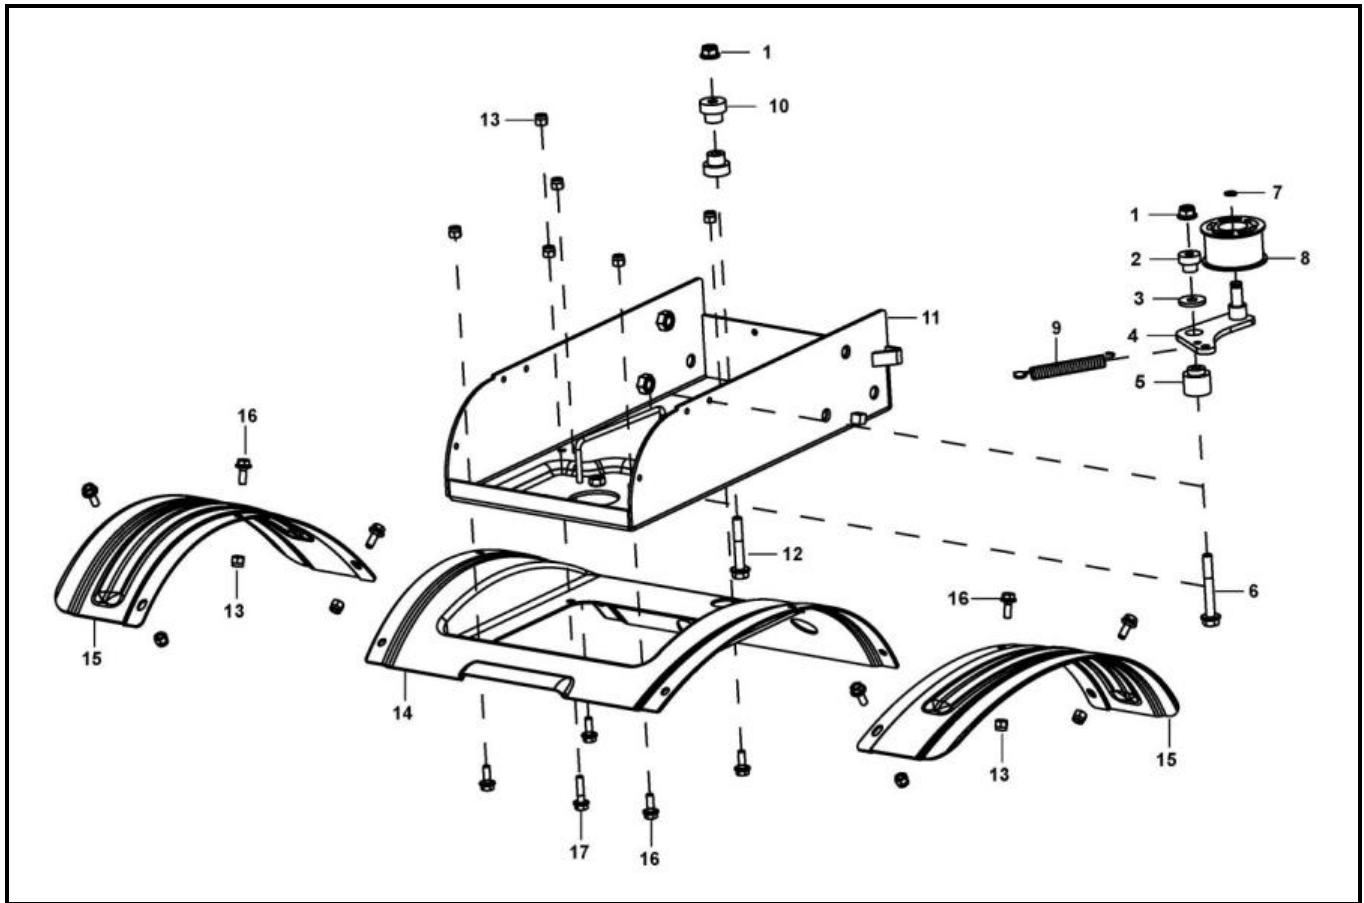

Base Assembly

REF. NO.	DESCRIPTION	PART NO.	QTY
1	Lock Nut, M8 x 1.25, Yellow Zinc	A100450	2
2	Bushing, Belt	A203418	1
3	Flat Washer, M8 x 22 x 2, Yellow Zinc	A200513	1
4	Arm, Tensioner	A203439	1
5	Bushing, Tensioner Arm	A200677	1
6	Screw, M8 x 1.25 x 65, HFH, Yellow Zinc, Grade 8.8	Reference Only	1
7	Circlip, 10, Black Oxide	A203408	1
8	Tensioner	A200681	1
9	Spring, Clutch	A200676	1
10	Bushing, Belt	A200658	2
11	Frame, Orange	A203385	1
12	Screw, M8 x 1.25 x 55, HFH, Yellow Zinc, Grade 8.8	Reference Only	1
13	Lock Nut, M6 x 1.0, Black Zinc	A200497	14
14	Shield, Tine, Orange	A200381	1
15	Shield, Extension, Black	A204498	2
16	Screw, M6 x 1.0 x 16, HFH, Yellow Zinc, Grade 8.8	A200654	10
17	Screw, M6 x 1.0 x 25, HFH, Yellow Zinc, Grade 8.8	Reference Only	1