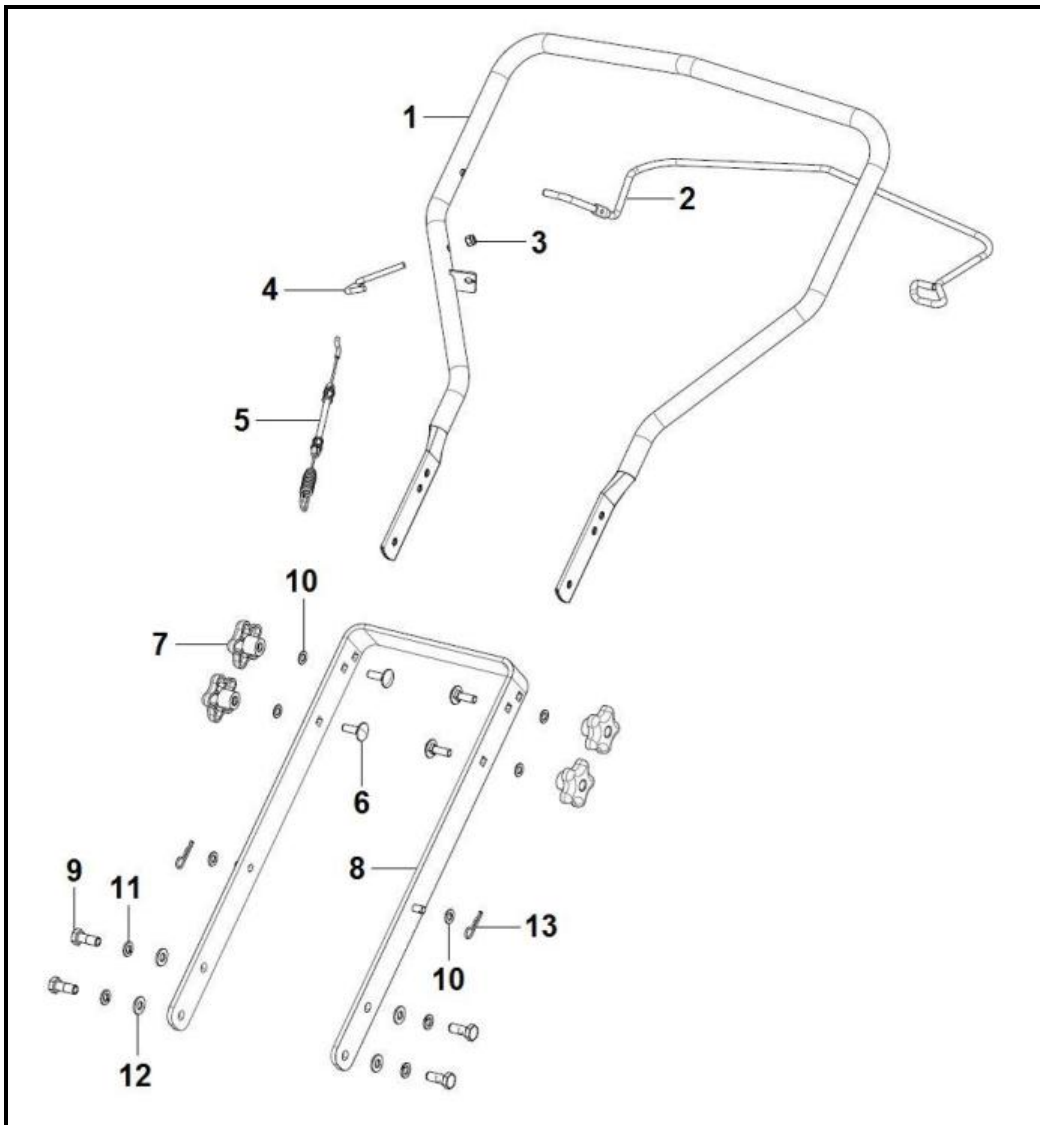

Handle Assembly

REF. NO.	DESCRIPTION	PART NO.	QTY
1	Handle, Upper	A202952	1
2	Bail, Engagement	A202953	1
3	Nut, M6 x 1.0, Hex, Black Zinc	<i>Reference Only</i>	1
4	Guide, Rope	A203153	1
5	Cable, Clutch	A203438	1
6	Screw, M8 x 1.25 x 25, Carriage, Yellow Zinc	<i>Reference Only</i>	4
7	Knob, Handle	A200486	4
8	Handle, Lower	A203818	1
9	Screw, M10 x 1.5 x 25, Hex, Yellow Zinc, Grade 8.8	<i>Reference Only</i>	4
10	Flat Washer, M8, Yellow Zinc	<i>Reference Only</i>	6
11	Lock Washer, M10, Yellow Zinc	<i>Reference Only</i>	4
12	Flat Washer, M10, Yellow Zinc	<i>Reference Only</i>	4
13	Pin, Cotter, Ø2 x 37	A200671	2