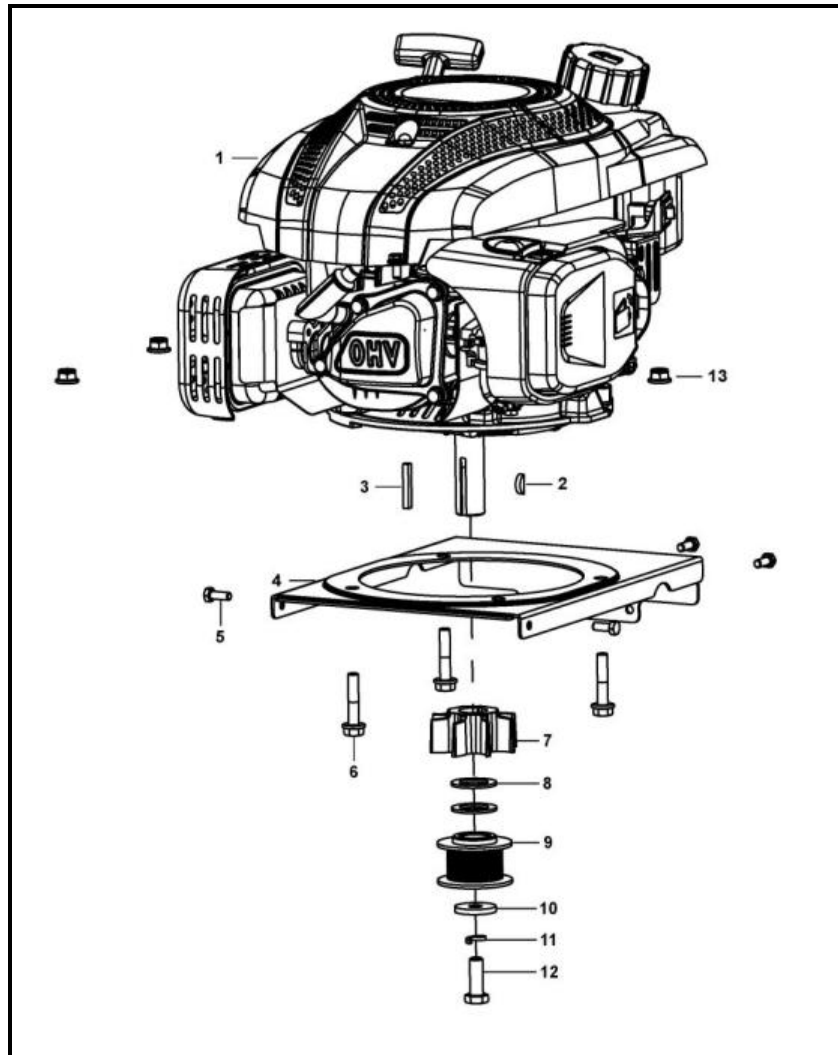

YARD MATE™

ILLUSTRATED PARTS BOOK

173cc Front Tine Tiller

YFTT173

Table of Contents

Top Level Assembly	2-3
Engine – Top Level Assembly	4
Handle Assembly	5-6
Swing Plate Assembly	7-8
Base Assembly	9
Tine and Transmission Assembly	10-11
Inspection Plates	12
Unit Decals	13
<u>173cc Engine</u>	
Crankcase	14
Crankcase Cover	14
Cylinder Head Cover	15
Engine Shroud & Recoil	15
Carburetor	16
Throttle and Governor Control Assembly	16
Fuel Tank	17
Flywheel / Ignition	17
Air Filter	18
Muffler	18
Engine Decals	19

Top Level Assembly

REF. NO.	DESCRIPTION	PART NO.	QTY
1	Engine-Top Level Assembly	See Page 4	1
2	Handle Assembly	See Page 6	1
3	Swing Plate Assembly	See Page 8	1
4	Base Assembly	See Page 9	1
5	Tines and Transmission Assembly	See Page 11	1
6	Inspection Plates	See Page 12	1

Engine – Top Level Assembly

REF. NO.	DESCRIPTION	PART NO.	QTY
1	Engine, 173cc	A204495	1
2	Key, 4 x 6.5 x 16, Woodruff	A200663	1
3	Key, 4.75 x 5 x 35, Engine	A200715	1
4	Plate, Engine, Powermate Orange	A203379	1
5	Screw, M6 x 1.0 x 16, Hex Head, Yellow Zinc, Grade 8.8	Reference Only	4
6	Screw, M8 x 1.25 x 40, HFH, Yellow Zinc, Grade 8.8	Reference Only	3
7	Fan, Pulley	A200714	1
8	Flat Washer, 22.2 x 35 x 1.5	A203380	2
9	Pulley	A203381	1
10	Flat Washer, 10 x 32 x 4, Yellow Zinc	A200717	1
11	Lock Washer, M10, Yellow Zinc	A200531	1
12	Screw, 3/8-24 x 1.5", Hex Head, Yellow Zinc	A203417	1
13	Nut, M8 x 1.25, Hex Flange, Yellow Zinc	Reference Only	3