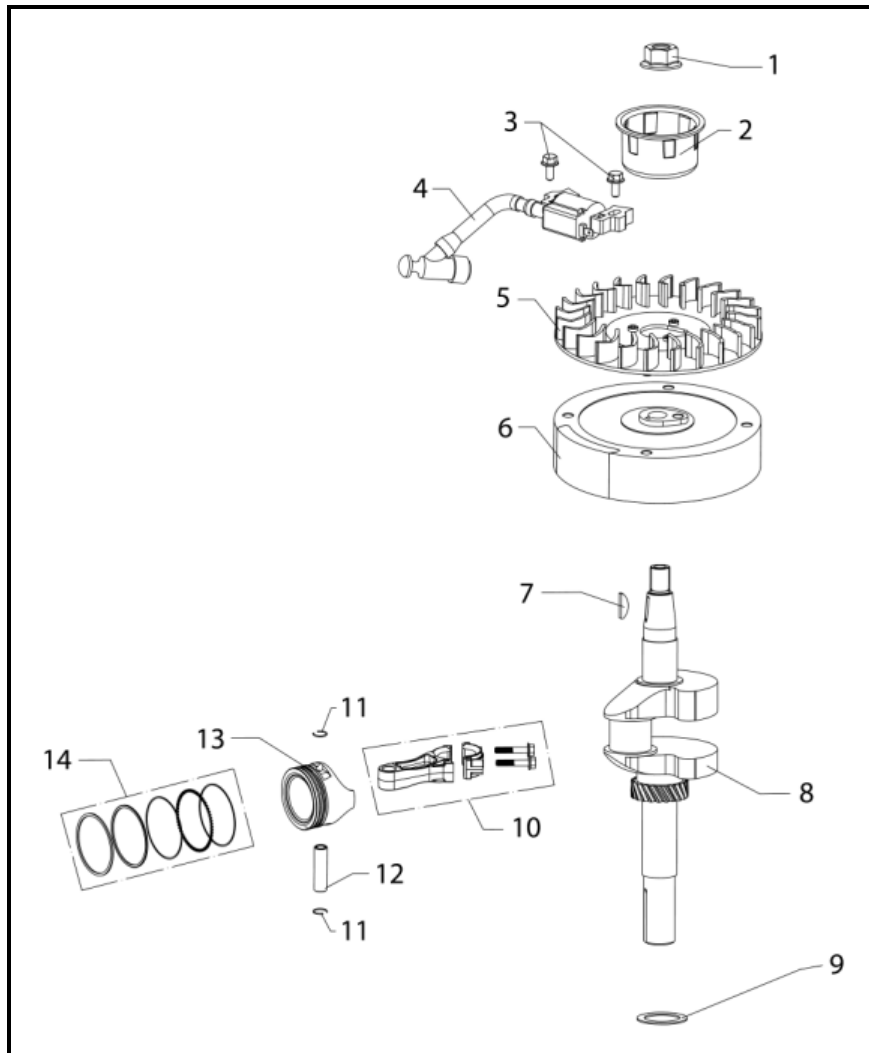

Camshaft

REF. NO.	DESCRIPTION	PART NO.	QTY
1	Nut, Valve Adjusting	<i>Reference Only</i>	2
2	Arm, Buttonhead	<i>Reference Only</i>	2
3	Rocker, Valve	<i>Reference Only</i>	2
4	Stud, Valve Clearance Adjusting	<i>Reference Only</i>	2
5	Plate, Connecting Rod Guide	<i>Reference Only</i>	1
6	Rod, Connecting	<i>Reference Only</i>	2
7	Stud, Connecting	<i>Reference Only</i>	2
8	Cap, Exhaust Rod	<i>Reference Only</i>	1
9	Retainer, Intake Valve Spring Upper	<i>Reference Only</i>	1
10	Retainer, Exhaust Valve Spring Upper	<i>Reference Only</i>	1
11	Spring, Valve	<i>Reference Only</i>	2
12	Valve, Intake	<i>Reference Only</i>	1
13	Valve, Exhaust	<i>Reference Only</i>	1
14	Camshaft	<i>Reference Only</i>	1
15	Kit, Intake Valve (Includes Items #9, 11, 12)	A204108	1
16	Kit, Exhaust Valve (Includes Items #8, 10, 11, 13)	A204109	1

Engine Shroud and Recoil Starter

Engine Shroud and Recoil Starter (continued)

REF. NO.	DESCRIPTION	PART NO.	QTY
1	Nut, M6 x 1.0, HFH	<i>Reference Only</i>	3
2	Shroud, Engine	A204110	1
3	Assembly, Recoil Starter	A204111	1
4	Shield, Engine	A204112	1
5	Stud, Double End, 1	<i>Reference Only</i>	1
6	Stud, Double End, 2	<i>Reference Only</i>	1
7	Set, Bolt Hole	<i>Reference Only</i>	3
8	Flat Washer, 1	<i>Reference Only</i>	1
9	Stud, Double End, 3	<i>Reference Only</i>	1
10	Flat Washer, 2	<i>Reference Only</i>	1
11	Kit, Shroud Mounting (Includes Items #5-10)	A204113	1

Flywheel / Ignition

REF. NO.	DESCRIPTION	PART NO.	QTY
1	Nut, M14 x 1.5, HFH	A204119	1
2	Gear, Start-Up Ratchet	A204120	1
3	Screw, M6 x 1.0 x 25, HFH	<i>Reference Only</i>	2
4	Assembly, Ignition Coil	A204121	1
5	Fan, Recoil	A204122	1
6	Flywheel	A204123	1
7	Key	A204124	1
8	Crankshaft	<i>Reference Only</i>	1
9	Flat Washer, 36 x 25.8 x 1	<i>Reference Only</i>	1
10	Assembly, Connecting Rod	<i>Reference Only</i>	1
11	Circlip, Piston Pin	<i>Reference Only</i>	2
12	Pin, Piston	<i>Reference Only</i>	1
13	Piston	<i>Reference Only</i>	1
14	Assembly, Piston Ring	<i>Reference Only</i>	1