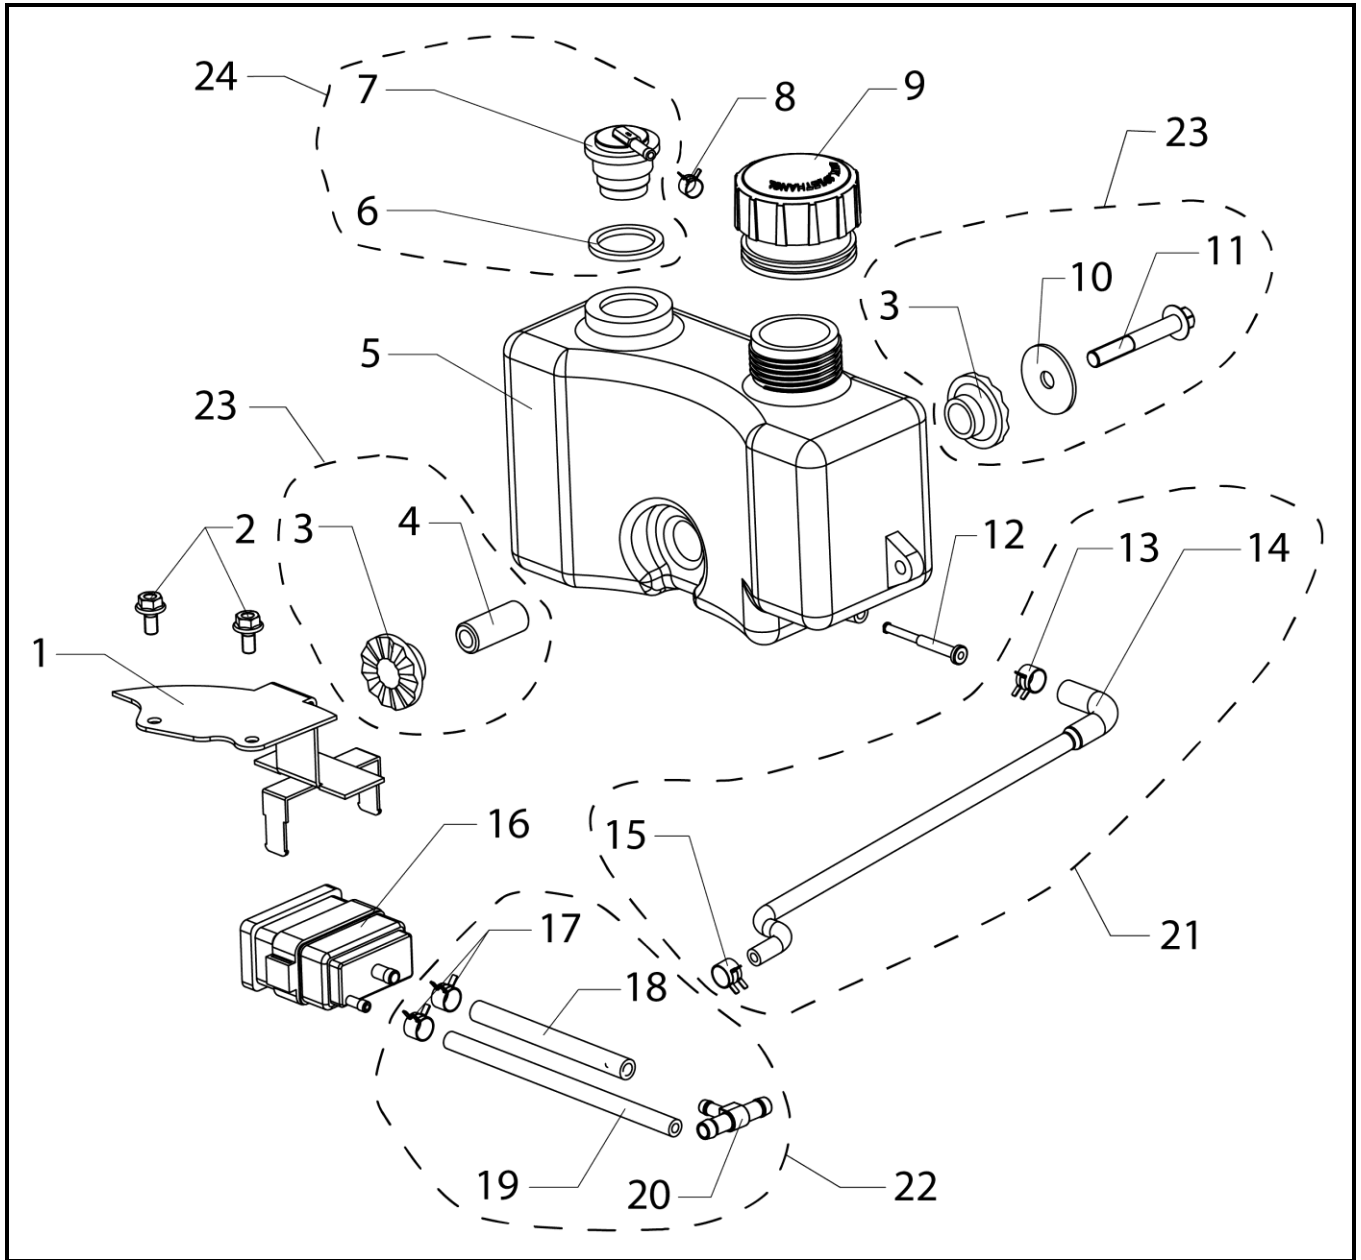

Fuel Tank

Fuel Tank (continued)

REF. NO.	DESCRIPTION	PART NO.	QTY
1	Board, Protection	A204140	1
2	Screw, M6 x 1.0 x 12, HFH	<i>Reference Only</i>	2
3	Isolator	<i>Reference Only</i>	2
4	Bushing	<i>Reference Only</i>	1
5	Tank, Fuel	A204141	1
6	Flat Washer	<i>Reference Only</i>	1
7	Valve, Breather	<i>Reference Only</i>	1
8	Clamp	<i>Reference Only</i>	1
9	Cap, Fuel Tank	A204142	1
10	Flat Washer	<i>Reference Only</i>	1
11	Screw, M8 x 1.25 x 50, HFH	<i>Reference Only</i>	1
12	Filter, Fuel	A204143	1
13	Clamp	<i>Reference Only</i>	1
14	Line, Fuel, 1	<i>Reference Only</i>	1
15	Clamp	<i>Reference Only</i>	1
16	Canister, Carbon	A203969	1
17	Clamp	<i>Reference Only</i>	2
18	Line, Fuel, 2	<i>Reference Only</i>	1
19	Line, Fuel, 3	<i>Reference Only</i>	1
20	Coupling, T	<i>Reference Only</i>	1
21	Kit, Fuel Hose (Includes Items #13-15)	A204144	1
22	Kit, Canister Line (Includes Items #17-20)	A204145	1
23	Kit, Fuel Tank Mounting (Includes Items #3-4, 10-11)	A204146	1
24	Kit, Breather Valve (Includes Items #6-7)	A204147	1