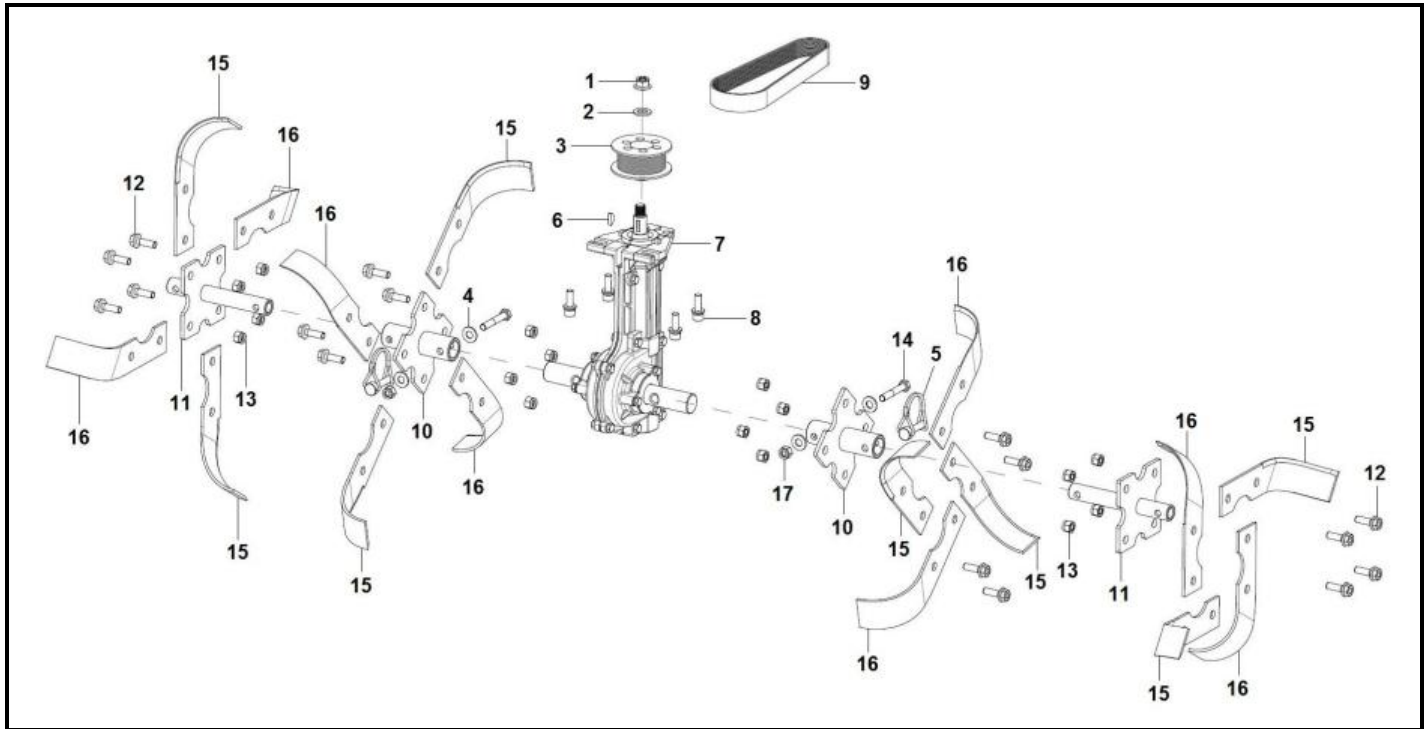

Tine and Transmission Assembly

REF. NO.	DESCRIPTION	PART NO.	QTY
1	Lock Nut, M12 x 1.75, Yellow Zinc	<i>Reference Only</i>	1
2	Flat Washer, M12, Yellow Zinc	<i>Reference Only</i>	1
3	Pulley	A203386	1
4	Flat Washer, M10, Black Zinc	<i>Reference Only</i>	4
5	Pin, Linch, Ø8	A203816	2
6	Key, 4 x 6.5 x 16, Woodruff	A200663	1
7	Transmission	A203821	1
8	Screw, M8 x 1.25 x 25, HFH, Yellow Zinc, Grade 8.8	<i>Reference Only</i>	4
9	Belt, Drive	A203444	1
10	Hub, Inside	A203822	2
11	Hub, Outside	A203390	2
12	Screw, M8 x 1.25 x 25, HFH, Black Zinc, Grade 8.8	<i>Reference Only</i>	16
13	Nut, M8 x 1.25, Hex, Black Zinc, Grade 8.8	<i>Reference Only</i>	16
14	Screw, M10 x 1.5 x 50, HFH, Black Zinc, Grade 8.8	<i>Reference Only</i>	2
15	Tine, Left	A203391	8
16	Tine, Right	A203392	8
17	Nut, M10 x 1.5, Hex, Black Zinc	<i>Reference Only</i>	2