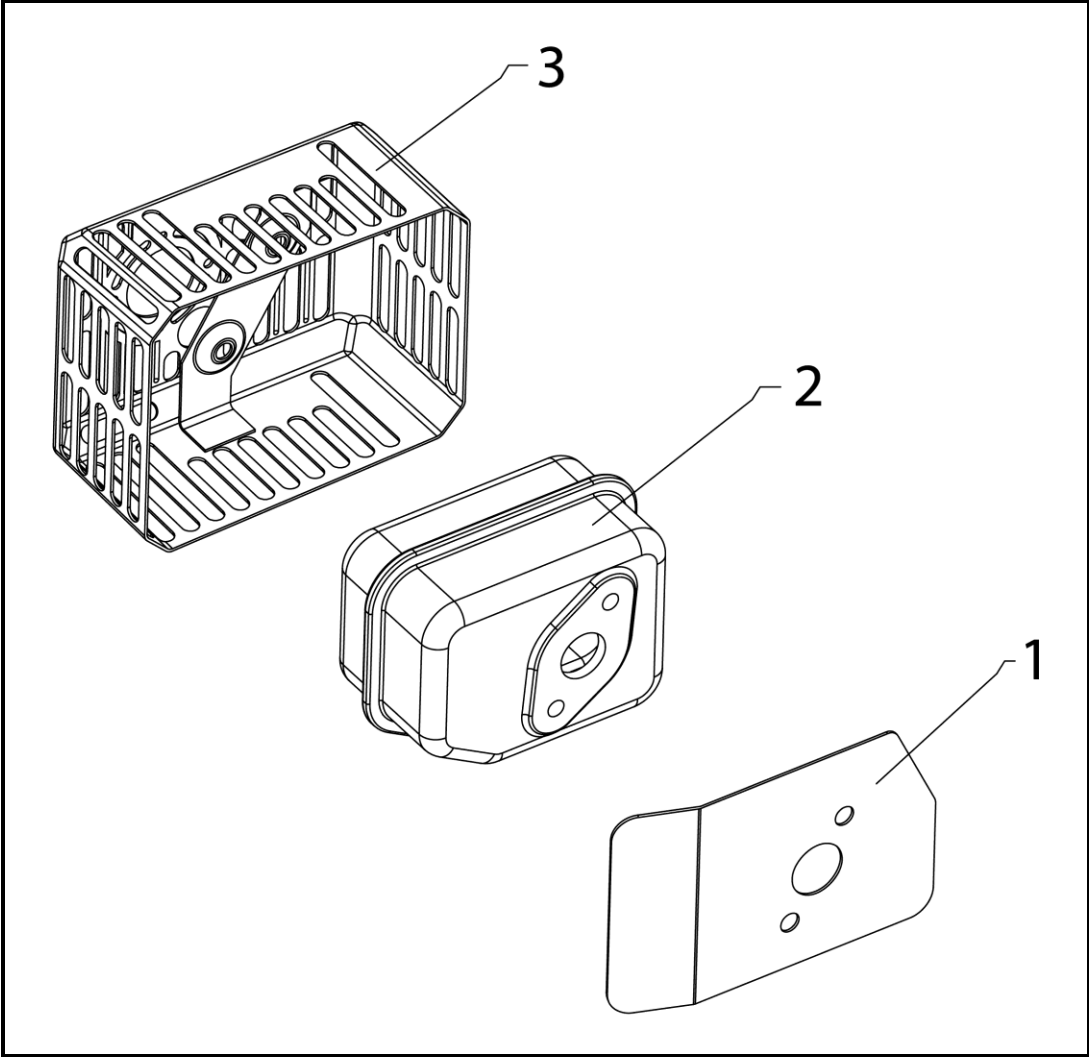

Muffler

REF. NO.	DESCRIPTION	PART NO.	QTY
1	Gasket, Muffler	A204137	1
2	Assembly, Muffler	A204138	1
3	Guard, Muffler	A204139	1