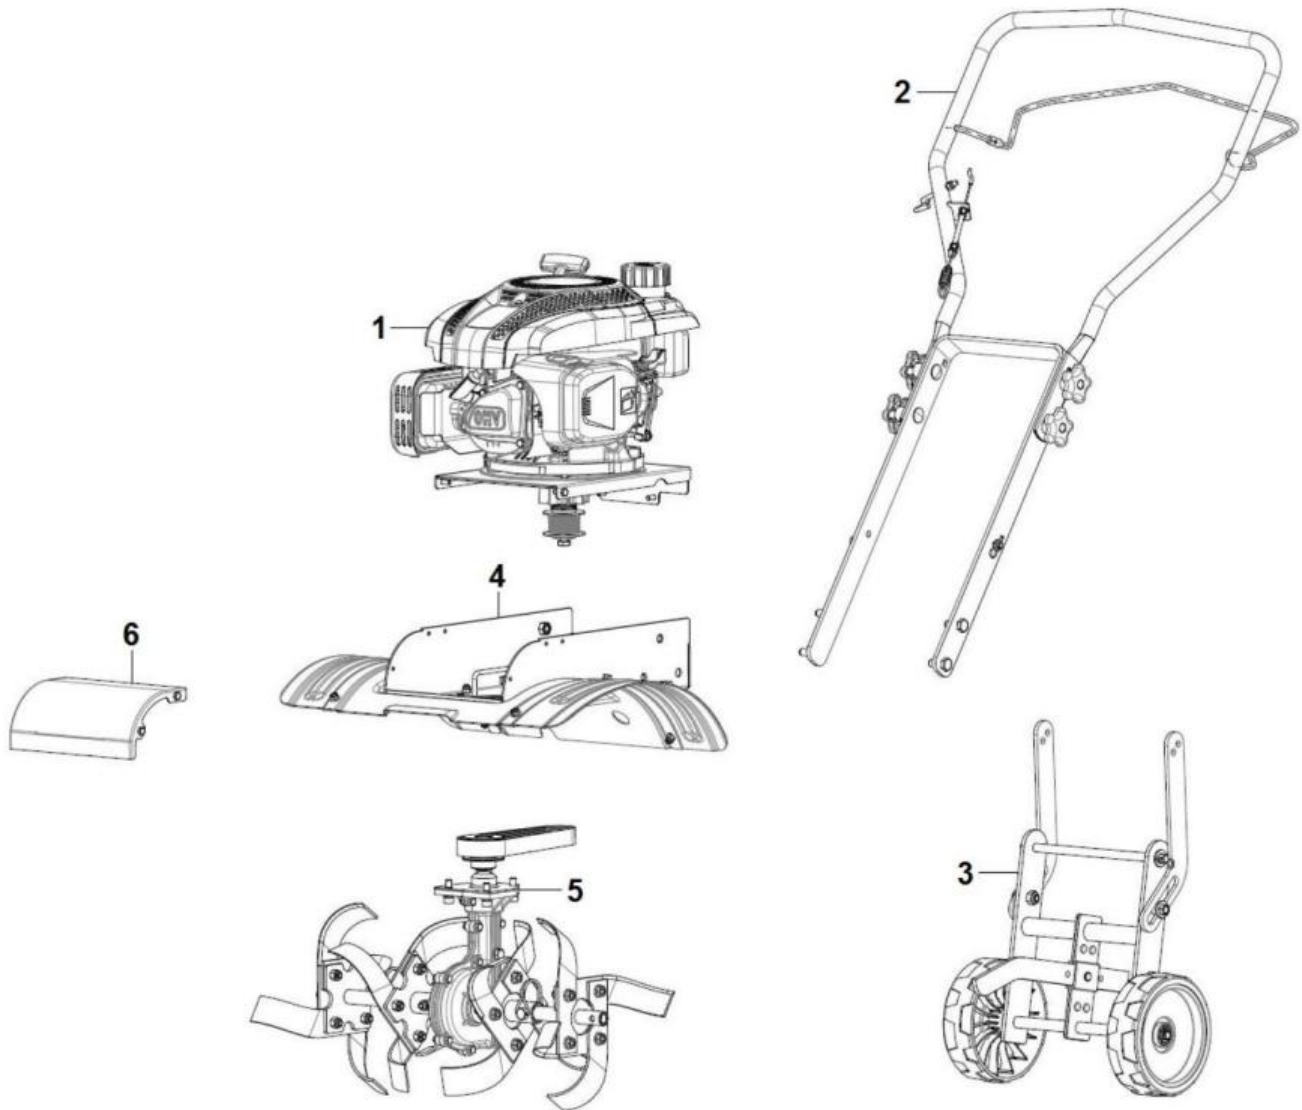

YARD MATE™

ILLUSTRATED PARTS BOOK

173cc Front Tine Tiller

YFTT173

Table of Contents

Top Level Assembly	2-3
Engine – Top Level Assembly	4
Handle Assembly	5-6
Swing Plate Assembly	7-8
Base Assembly	9
Tine and Transmission Assembly	10-11
Inspection Plates	12
Unit Decals	13
<u>173cc Engine</u>	
Crankcase	14
Crankcase Cover	14
Cylinder Head Cover	15
Engine Shroud & Recoil	15
Carburetor	16
Throttle and Governor Control Assembly	16
Fuel Tank	17
Flywheel / Ignition	17
Air Filter	18
Muffler	18
Engine Decals	19

Top Level Assembly

REF. NO.	DESCRIPTION	PART NO.	QTY
1	Engine-Top Level Assembly	See Page 4	1
2	Handle Assembly	See Page 6	1
3	Swing Plate Assembly	See Page 8	1
4	Base Assembly	See Page 9	1
5	Tines and Transmission Assembly	See Page 11	1
6	Inspection Plates	See Page 12	1

Engine – Top Level Assembly

REF. NO.	DESCRIPTION	PART NO.	QTY
1	Engine, 173cc	A204495	1
2	Key, 4 x 6.5 x 16, Woodruff	A200663	1
3	Key, 4.75 x 5 x 35, Engine	A200715	1
4	Plate, Engine, Powermate Orange	A203379	1
5	Screw, M6 x 1.0 x 16, Hex Head, Yellow Zinc, Grade 8.8	Reference Only	4
6	Screw, M8 x 1.25 x 40, HFH, Yellow Zinc, Grade 8.8	Reference Only	3
7	Fan, Pulley	A200714	1
8	Flat Washer, 22.2 x 35 x 1.5	A203380	2
9	Pulley	A203381	1
10	Flat Washer, 10 x 32 x 4, Yellow Zinc	A200717	1
11	Lock Washer, M10, Yellow Zinc	A200531	1
12	Screw, 3/8-24 x 1.5", Hex Head, Yellow Zinc	A203417	1
13	Nut, M8 x 1.25, Hex Flange, Yellow Zinc	Reference Only	3