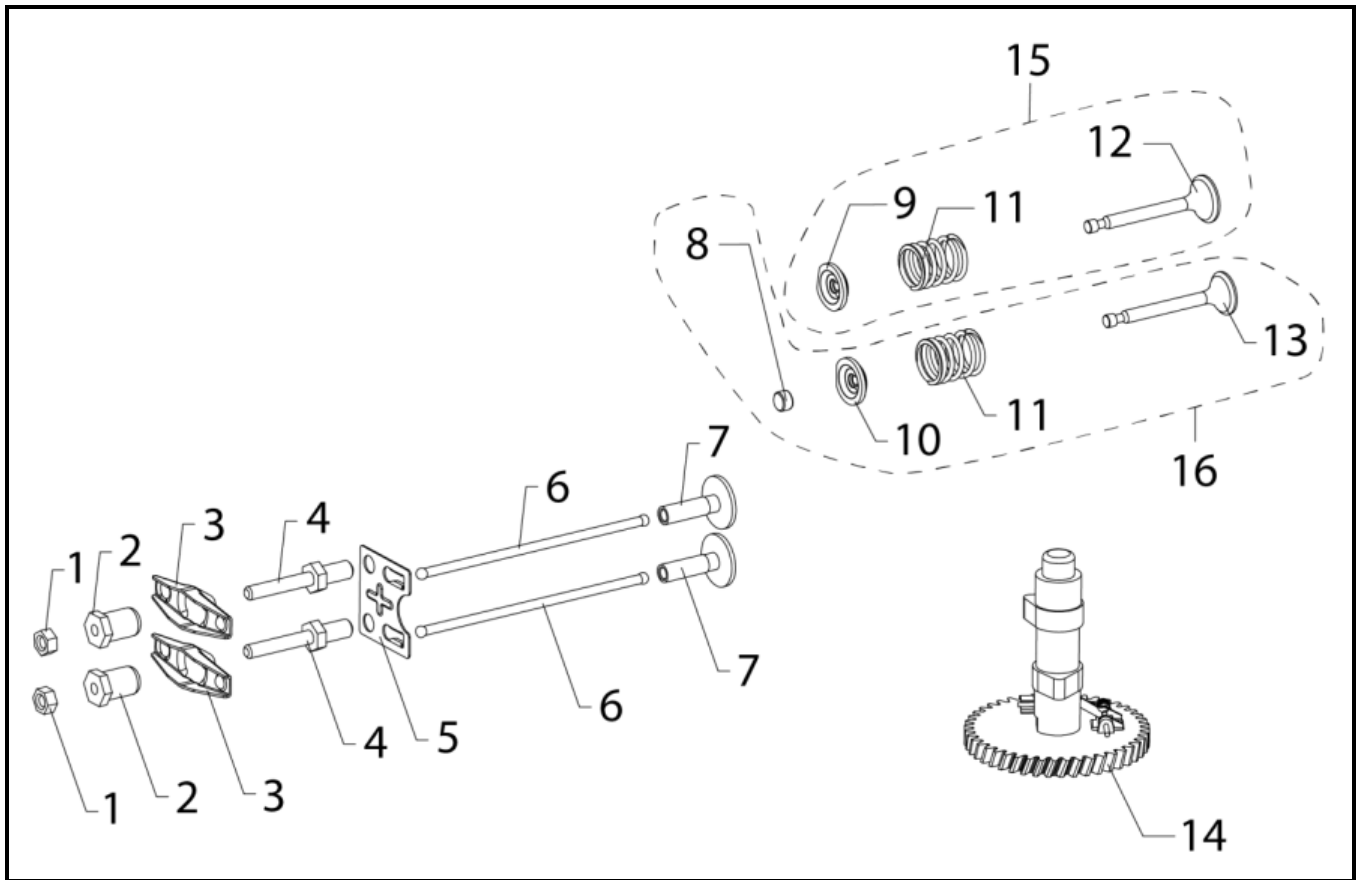

Camshaft

REF. NO.	DESCRIPTION	PART NO.	QTY
1	Nut, Valve Adjusting	<i>Reference Only</i>	2
2	Arm, Buttonhead	<i>Reference Only</i>	2
3	Rocker, Valve	<i>Reference Only</i>	2
4	Stud, Valve Clearance Adjusting	<i>Reference Only</i>	2
5	Plate, Connecting Rod Guide	<i>Reference Only</i>	1
6	Rod, Connecting	<i>Reference Only</i>	2
7	Stud, Connecting	<i>Reference Only</i>	2
8	Cap, Exhaust Rod	<i>Reference Only</i>	1
9	Retainer, Intake Valve Spring Upper	<i>Reference Only</i>	1
10	Retainer, Exhaust Valve Spring Upper	<i>Reference Only</i>	1
11	Spring, Valve	<i>Reference Only</i>	2
12	Valve, Intake	<i>Reference Only</i>	1
13	Valve, Exhaust	<i>Reference Only</i>	1
14	Camshaft	<i>Reference Only</i>	1
15	Kit, Intake Valve (Includes Items #9, 11, 12)	A204108	1
16	Kit, Exhaust Valve (Includes Items #8, 10, 11, 13)	A204109	1