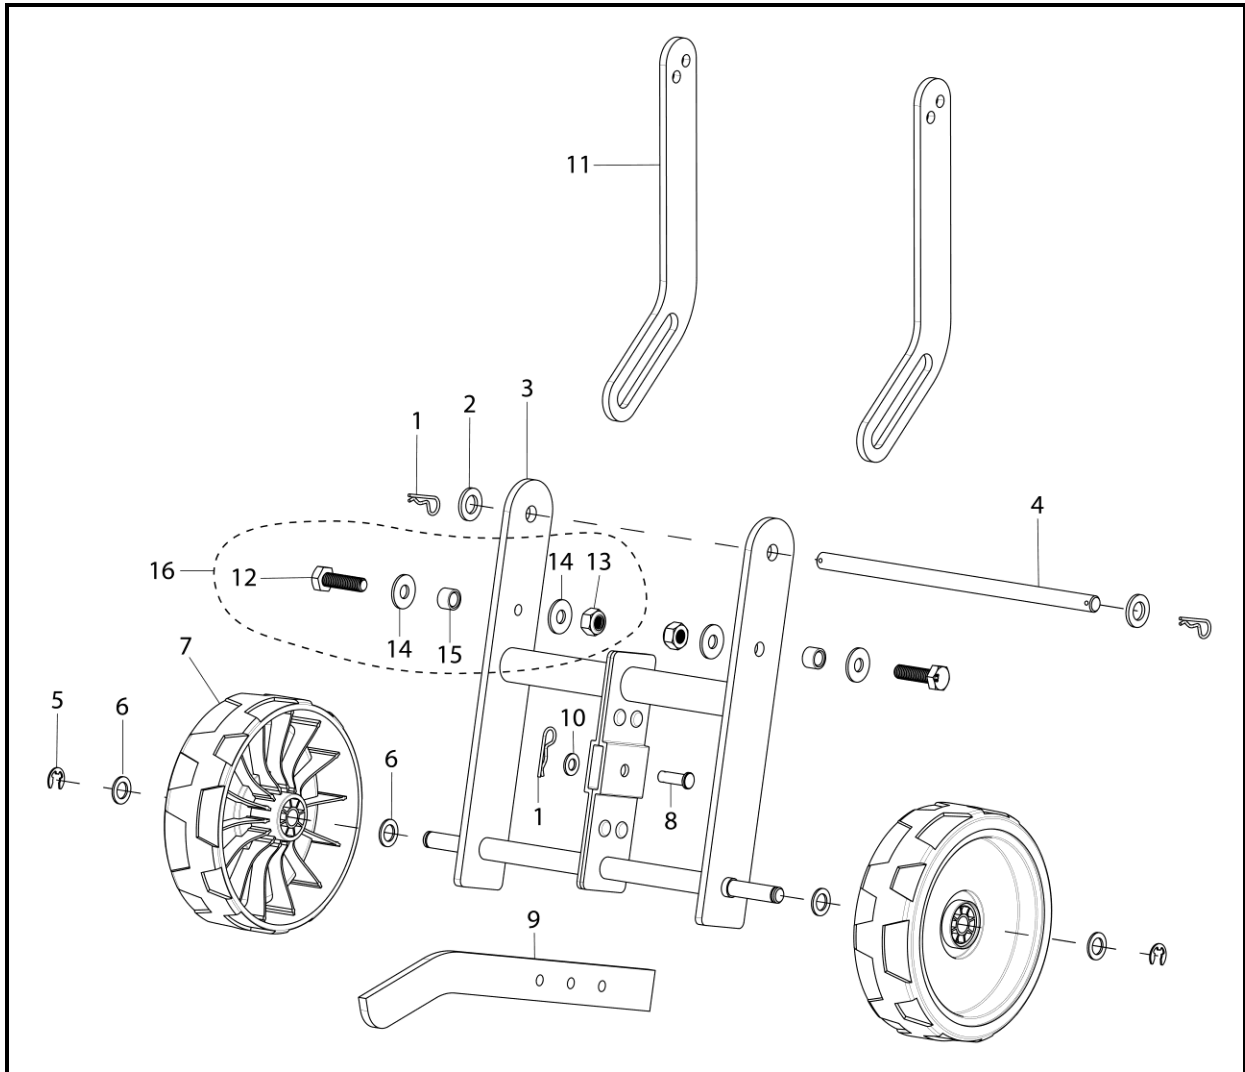

Engine – Top Level Assembly

REF. NO.	DESCRIPTION	PART NO.	QTY
1	Engine, 173cc	A204495	1
2	Key, 4 x 6.5 x 16, Woodruff	A200663	1
3	Key, 4.75 x 5 x 35, Engine	A200715	1
4	Plate, Engine, Powermate Orange	A203379	1
5	Screw, M6 x 1.0 x 16, Hex Head, Yellow Zinc, Grade 8.8	Reference Only	4
6	Screw, M8 x 1.25 x 40, HFH, Yellow Zinc, Grade 8.8	Reference Only	3
7	Fan, Pulley	A200714	1
8	Flat Washer, 22.2 x 35 x 1.5	A203380	2
9	Pulley	A203381	1
10	Flat Washer, 10 x 32 x 4, Yellow Zinc	A200717	1
11	Lock Washer, M10, Yellow Zinc	A200531	1
12	Screw, 3/8-24 x 1.5", Hex Head, Yellow Zinc	A203417	1
13	Nut, M8 x 1.25, Hex Flange, Yellow Zinc	Reference Only	3

Handle Assembly

REF. NO.	DESCRIPTION	PART NO.	QTY
1	Handle, Upper	A202952	1
2	Bail, Engagement	A202953	1
3	Nut, M6 x 1.0, Hex, Black Zinc	<i>Reference Only</i>	1
4	Guide, Rope	A203153	1
5	Cable, Clutch	A203438	1
6	Screw, M8 x 1.25 x 25, Carriage, Yellow Zinc	<i>Reference Only</i>	4
7	Knob, Handle	A200486	4
8	Handle, Lower	A203818	1
9	Screw, M10 x 1.5 x 25, Hex, Yellow Zinc, Grade 8.8	<i>Reference Only</i>	4
10	Flat Washer, M8, Yellow Zinc	<i>Reference Only</i>	6
11	Lock Washer, M10, Yellow Zinc	<i>Reference Only</i>	4
12	Flat Washer, M10, Yellow Zinc	<i>Reference Only</i>	4
13	Pin, Cotter, Ø2 x 37	A200671	2

Swing Plate Assembly

REF. NO.	DESCRIPTION	PART NO.	QTY
1	Pin, Cotter, Ø2 x 37	A200671	3
2	Flat Washer, M12, Yellow Zinc	A200689	2
3	Assembly, Swing Plate, Black	A204496	1
4	Axle, Swing Plate	A200691	1
5	C Clip, Black Oxide	A203404	2
6	Flat Washer, 12.5 x 21 x 1.5, Yellow Zinc	A203405	4
7	Wheel, 7"	A203384	2
8	Pin, 8 x 20, Yellow Zinc	A203406	1
9	Bar, Drag, Three Hole	A200378	1
10	Flat Washer, M8, Yellow Zinc	Reference Only	1
11	Bracket, Adjustment, Orange	A204497	2
12	Screw, M10 x 1.5 x 30, Shoulder	Reference Only	2
13	Lock Nut, M10 x 1.5, Hex with Nylon Insert	Reference Only	2
14	Flat Washer, M10, Yellow Zinc	Reference Only	4
15	Bushing	Reference Only	2
16	Kit, Screw Assembly (Includes Items #12-15)(1 set)	A203817	2