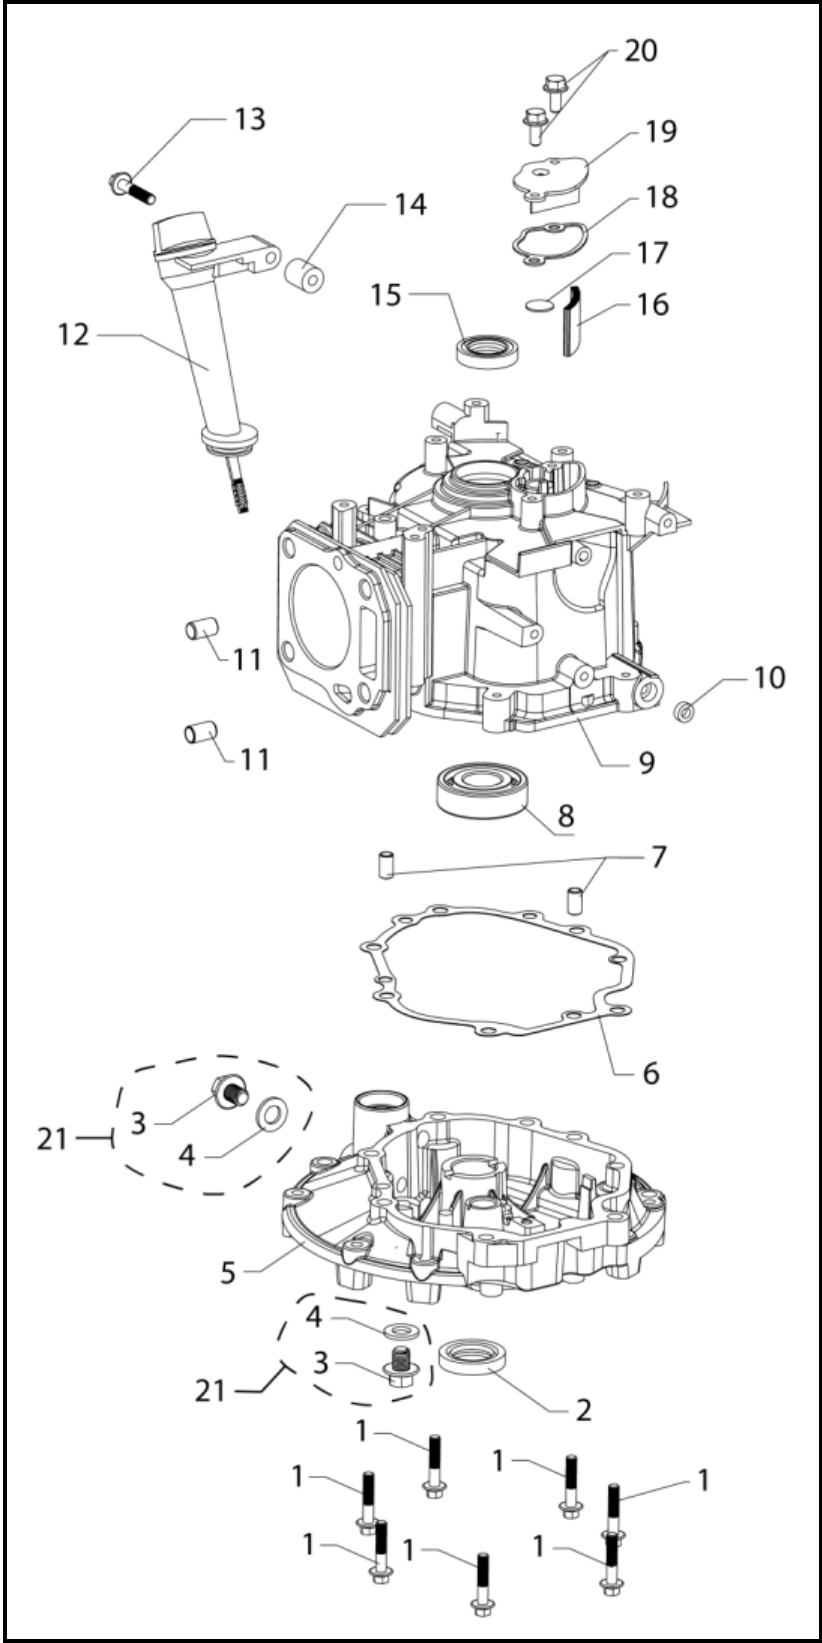

Crankcase Assembly

Crankcase Assembly (continued)

REF. NO.	DESCRIPTION	PART NO.	QTY
1	Screw, M8 x 1.25 x 50, HFH	<i>Reference Only</i>	6
2	Seal, Oil	A204102	1
3	Plug, Oil Drain	<i>Reference Only</i>	2
4	Washer, Oil Drain Plug	<i>Reference Only</i>	2
5	Cover, Crankcase	<i>Reference Only</i>	1
6	Gasket, Crankcase	A204103	1
7	Dowel, Guide	<i>Reference Only</i>	2
8	Bearing	<i>Reference Only</i>	1
9	Crankcase	<i>Reference Only</i>	1
10	Seal, Oil	<i>Reference Only</i>	1
11	Dowel, Guide	<i>Reference Only</i>	2
12	Assembly, Oil Fill and Dipstick	A204104	1
13	Screw, M6 x 1.0 x 50, HFH	<i>Reference Only</i>	1
14	Spacer	<i>Reference Only</i>	1
15	Seal, Oil	A204105	1
16	Clapboard, Ventilator	<i>Reference Only</i>	1
17	Clapboard, Ventilator	<i>Reference Only</i>	1
18	Seal, Ventilator	A204106	1
19	Cover Board, Ventilator	<i>Reference Only</i>	1
20	Screw, M6 x 1.0 x 12, HFH	<i>Reference Only</i>	2
21	Kit, Oil Drain (Includes Items #3-4)	A204107	2