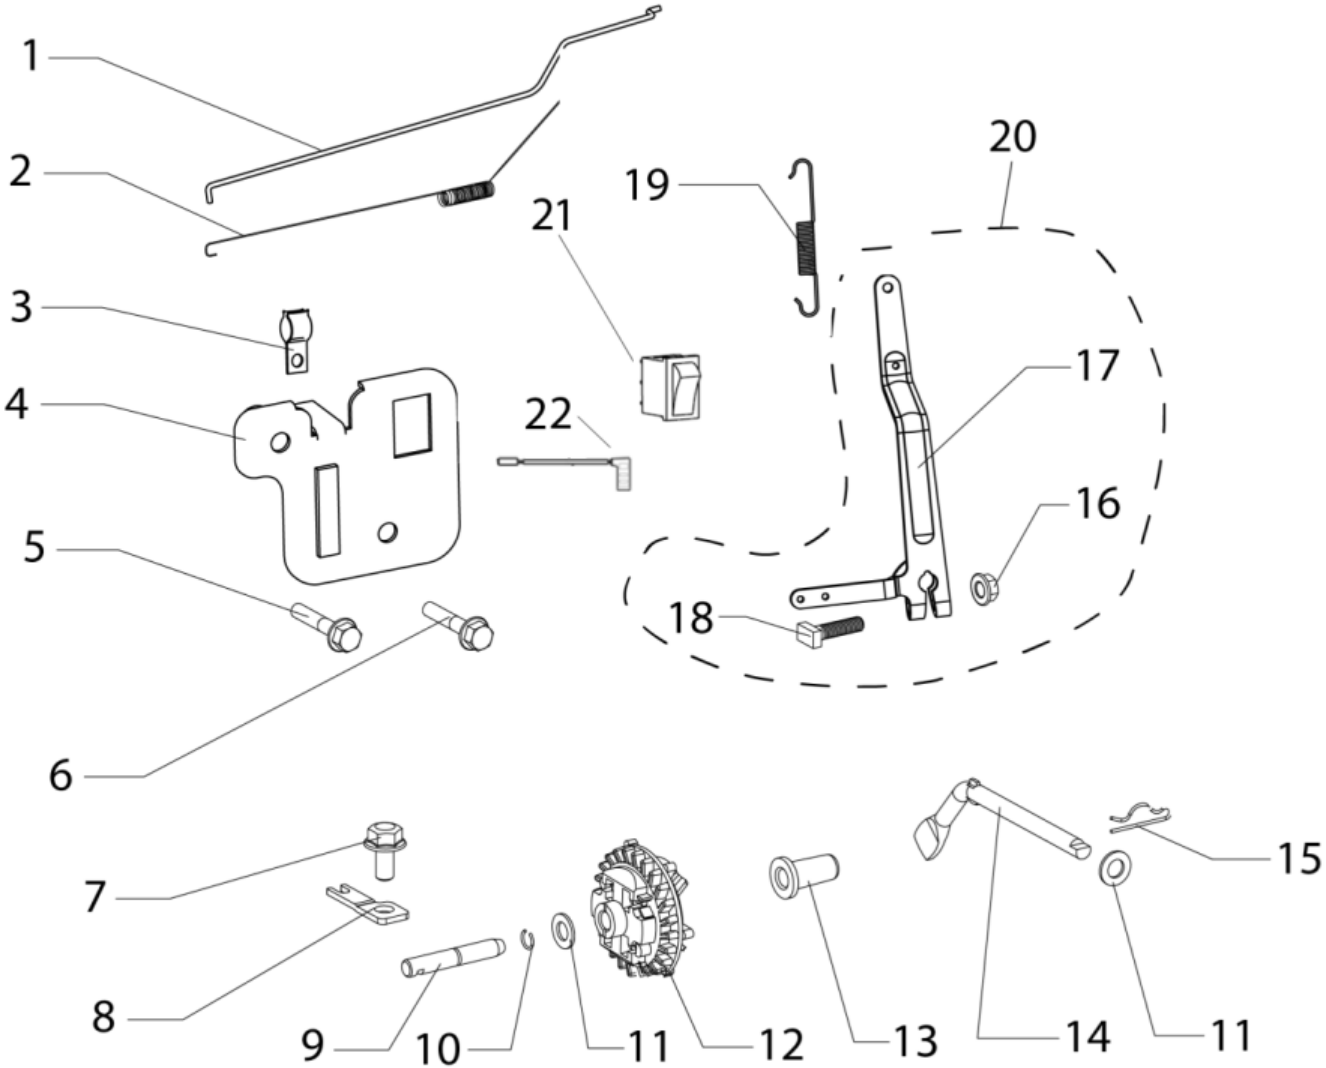

Flywheel / Ignition

REF. NO.	DESCRIPTION	PART NO.	QTY
1	Nut, M14 x 1.5, HFH	A204119	1
2	Gear, Start-Up Ratchet	A204120	1
3	Screw, M6 x 1.0 x 25, HFH	<i>Reference Only</i>	2
4	Assembly, Ignition Coil	A204121	1
5	Fan, Recoil	A204122	1
6	Flywheel	A204123	1
7	Key	A204124	1
8	Crankshaft	<i>Reference Only</i>	1
9	Flat Washer, 36 x 25.8 x 1	<i>Reference Only</i>	1
10	Assembly, Connecting Rod	<i>Reference Only</i>	1
11	Circlip, Piston Pin	<i>Reference Only</i>	2
12	Pin, Piston	<i>Reference Only</i>	1
13	Piston	<i>Reference Only</i>	1
14	Assembly, Piston Ring	<i>Reference Only</i>	1

Governor Assembly

Governor Assembly (continued)

REF. NO.	DESCRIPTION	PART NO.	QTY
1	Rod, Tension	A204131	1
2	Spring, Throttle Tension	A204132	1
3	Clip	A204133	1
4	Controller, Fixing	<i>Reference Only</i>	1
5	Screw, M6 x 1.0 x 30, HFH	<i>Reference Only</i>	1
6	Screw, M6 x 1.0 x 35, HFH	<i>Reference Only</i>	1
7	Screw, M6 x 1.0 x 12, HFH	<i>Reference Only</i>	1
8	Clamp	<i>Reference Only</i>	1
9	Axle, Timing Gear	<i>Reference Only</i>	1
10	Ring, Retaining	<i>Reference Only</i>	1
11	Flat Washer, 12.8 x 6.6 x 1	<i>Reference Only</i>	2
12	Assembly, Governor	<i>Reference Only</i>	1
13	Bushing	<i>Reference Only</i>	1
14	Arm, Shifting	<i>Reference Only</i>	1
15	Pin, Cotter	A204134	1
16	Nut, M6 x 1.0, HFH	<i>Reference Only</i>	1
17	Rod, Idle	<i>Reference Only</i>	1
18	Bolt, Coach	<i>Reference Only</i>	1
19	Spring, Tension	A204135	1
20	Kit, Governor Arm Assembly (Includes Items #16-18)	A204136	1
21	Rocker, Switch, fits 19mm X 13.3mm x 3.0mm thk. panel	A204500	1
22	Jumper Wire, with Connecting terminals	<i>Reference Only</i>	1