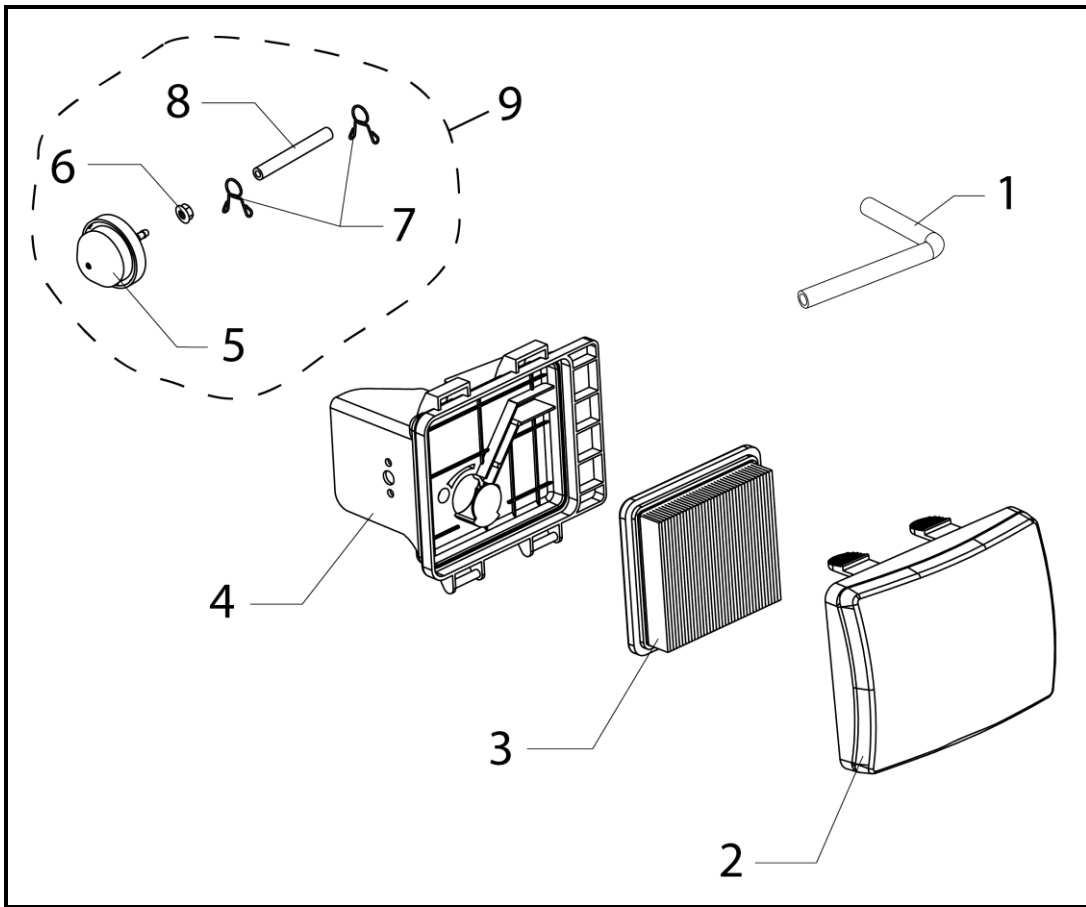

Air Filter

REF. NO.	DESCRIPTION	PART NO.	QTY
1	Tube, Breather	A204125	1
2	Cover, Filter Housing	A204126	1
3	Element, Filter	A204127	1
4	Housing, Inner Filter	A204128	1
5	Bulb, Primer	<i>Reference Only</i>	1
6	Nut, M6 x 1.0, HFH	<i>Reference Only</i>	1
7	Clamp, Fuel Line	<i>Reference Only</i>	2
8	Line, Fuel	<i>Reference Only</i>	1
9	Kit, Primer	A204129	1