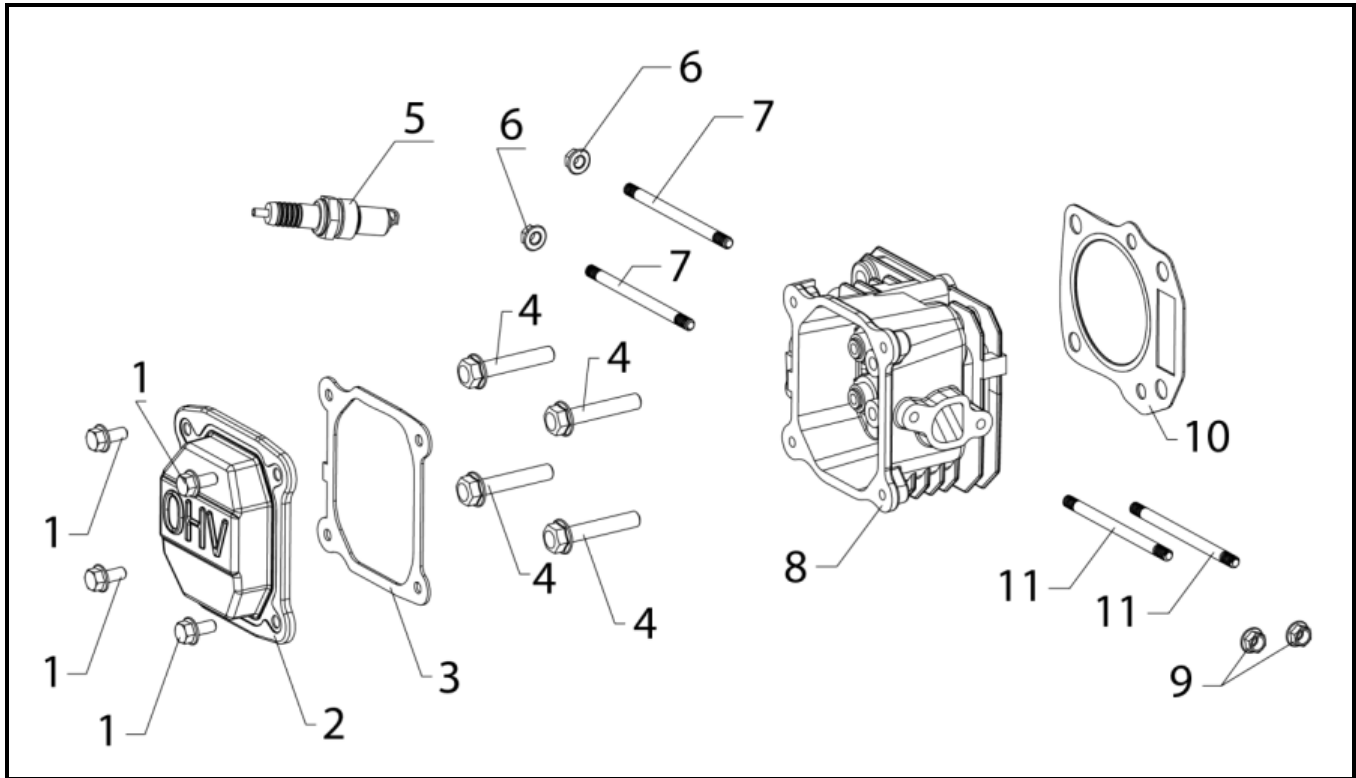

Tine and Transmission Assembly

REF. NO.	DESCRIPTION	PART NO.	QTY
1	Lock Nut, M12 x 1.75, Yellow Zinc	<i>Reference Only</i>	1
2	Flat Washer, M12, Yellow Zinc	<i>Reference Only</i>	1
3	Pulley	A203386	1
4	Flat Washer, M10, Black Zinc	<i>Reference Only</i>	4
5	Pin, Linch, Ø8	A203816	2
6	Key, 4 x 6.5 x 16, Woodruff	A200663	1
7	Transmission	A203821	1
8	Screw, M8 x 1.25 x 25, HFH, Yellow Zinc, Grade 8.8	<i>Reference Only</i>	4
9	Belt, Drive	A203444	1
10	Hub, Inside	A203822	2
11	Hub, Outside	A203390	2
12	Screw, M8 x 1.25 x 25, HFH, Black Zinc, Grade 8.8	<i>Reference Only</i>	16
13	Nut, M8 x 1.25, Hex, Black Zinc, Grade 8.8	<i>Reference Only</i>	16
14	Screw, M10 x 1.5 x 50, HFH, Black Zinc, Grade 8.8	<i>Reference Only</i>	2
15	Tine, Left	A203391	8
16	Tine, Right	A203392	8
17	Nut, M10 x 1.5, Hex, Black Zinc	<i>Reference Only</i>	2

Inspection Plates

REF. NO.	DESCRIPTION	PART NO.	QTY
1	Plate, Inspection, Orange	A203393	1
2	Screw, M6 x 1.0 x 16, Hex Head, Yellow Zinc, Grade 8.8	<i>Reference Only</i>	4

Unit Decals

REF. NO.	DESCRIPTION	PART NO.	QTY
1	Decal Sheet, Unit, YFTT173	A204460	1

Engine Decals

REF. NO.	DESCRIPTION	PART NO.	QTY
1	Decal Sheet, Engine	A203437	1

Cylinder Head

REF. NO.	DESCRIPTION	PART NO.	QTY
1	Screw, M6 x 1.0 x 14, HFH	<i>Reference Only</i>	4
2	Cover, Cylinder Head	A204096	1
3	Gasket, Cylinder Head Cover	A204097	1
4	Screw, M8 x 1.25 x 50, HFH	<i>Reference Only</i>	4
5	Spark Plug	A204098	1
6	Nut, M6 x 1.0, HFH	<i>Reference Only</i>	2
7	Stud, Double End	A204099	2
8	Cylinder Head	<i>Reference Only</i>	1
9	Nut, M6 x 1.0, HFH	<i>Reference Only</i>	2
10	Gasket, Cylinder Head	A204100	1
11	Stud, Double End	A204101	2