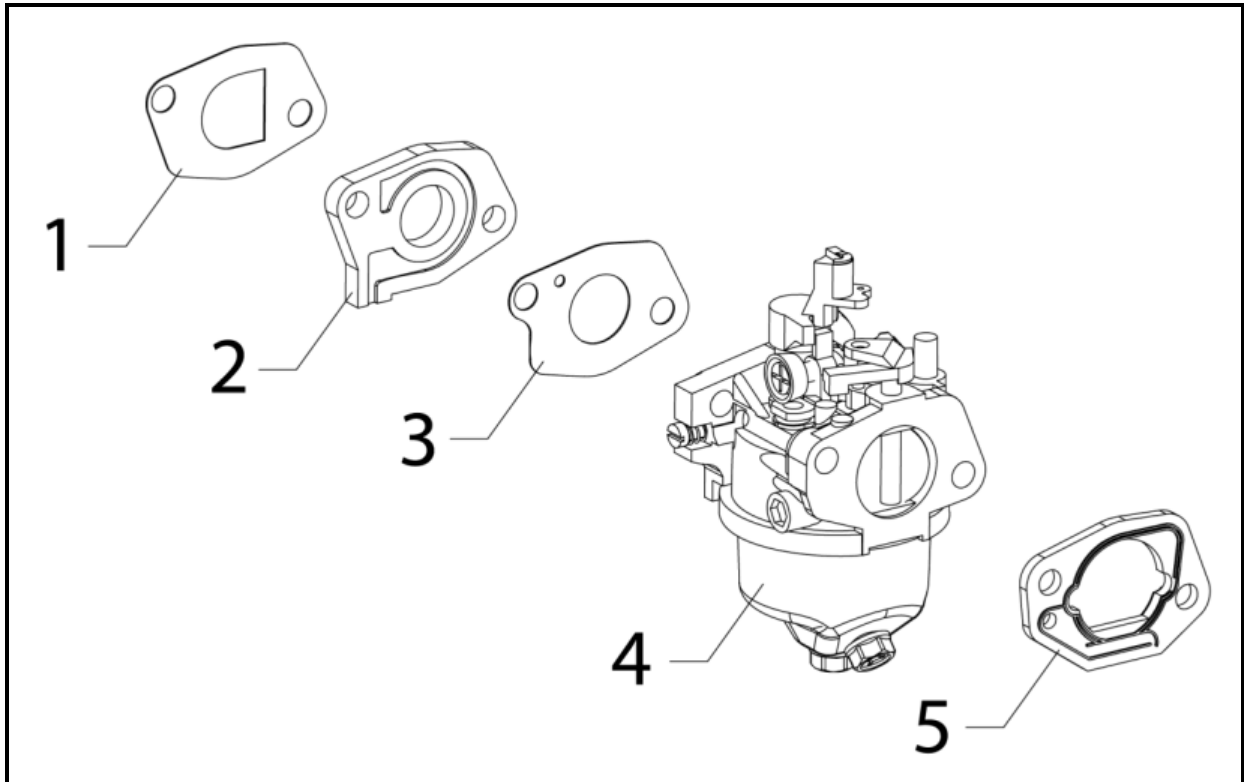

Carburetor

REF. NO.	DESCRIPTION	PART NO.	QTY
1	Gasket, Paper Intake	A204114	1
2	Spacer, Carburetor	A204115	1
3	Gasket, Carburetor	A204116	1
4	Assembly, Carburetor	A204117	1
5	Spacer, Air Filter	A204118	1