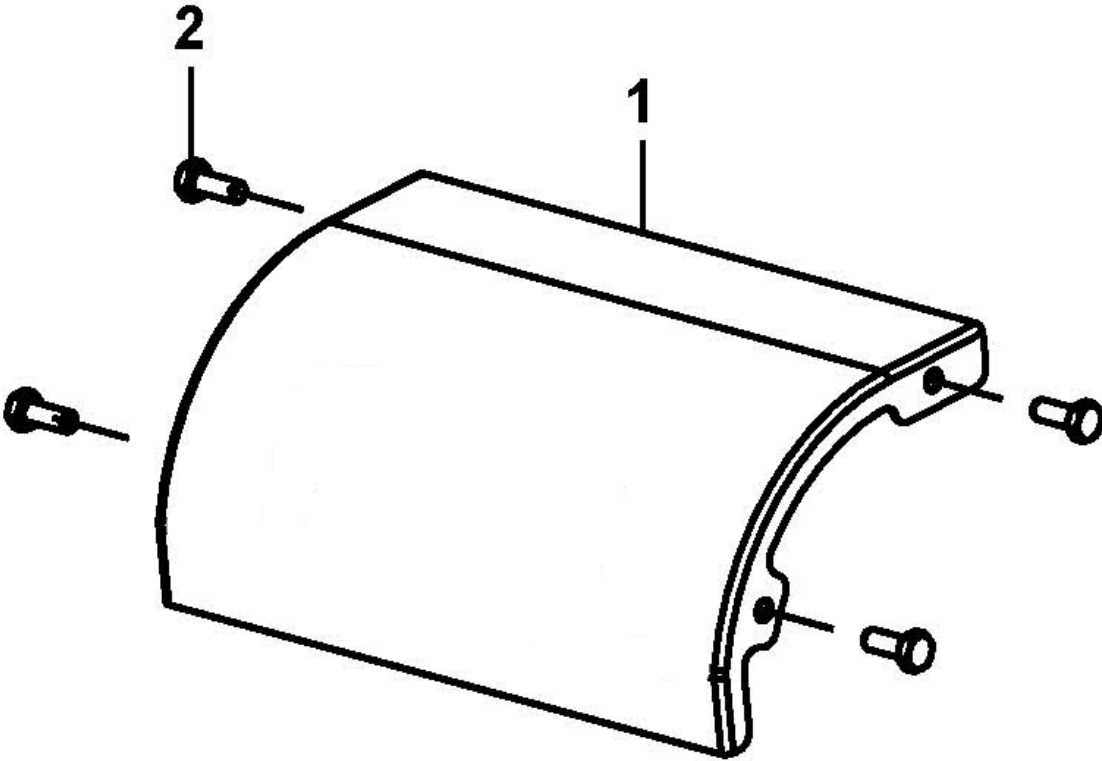

Inspection Plates

REF. NO.	DESCRIPTION	PART NO.	QTY
1	Plate, Inspection, Orange	A203393	1
2	Screw, M6 x 1.0 x 16, Hex Head, Yellow Zinc, Grade 8.8	<i>Reference Only</i>	4